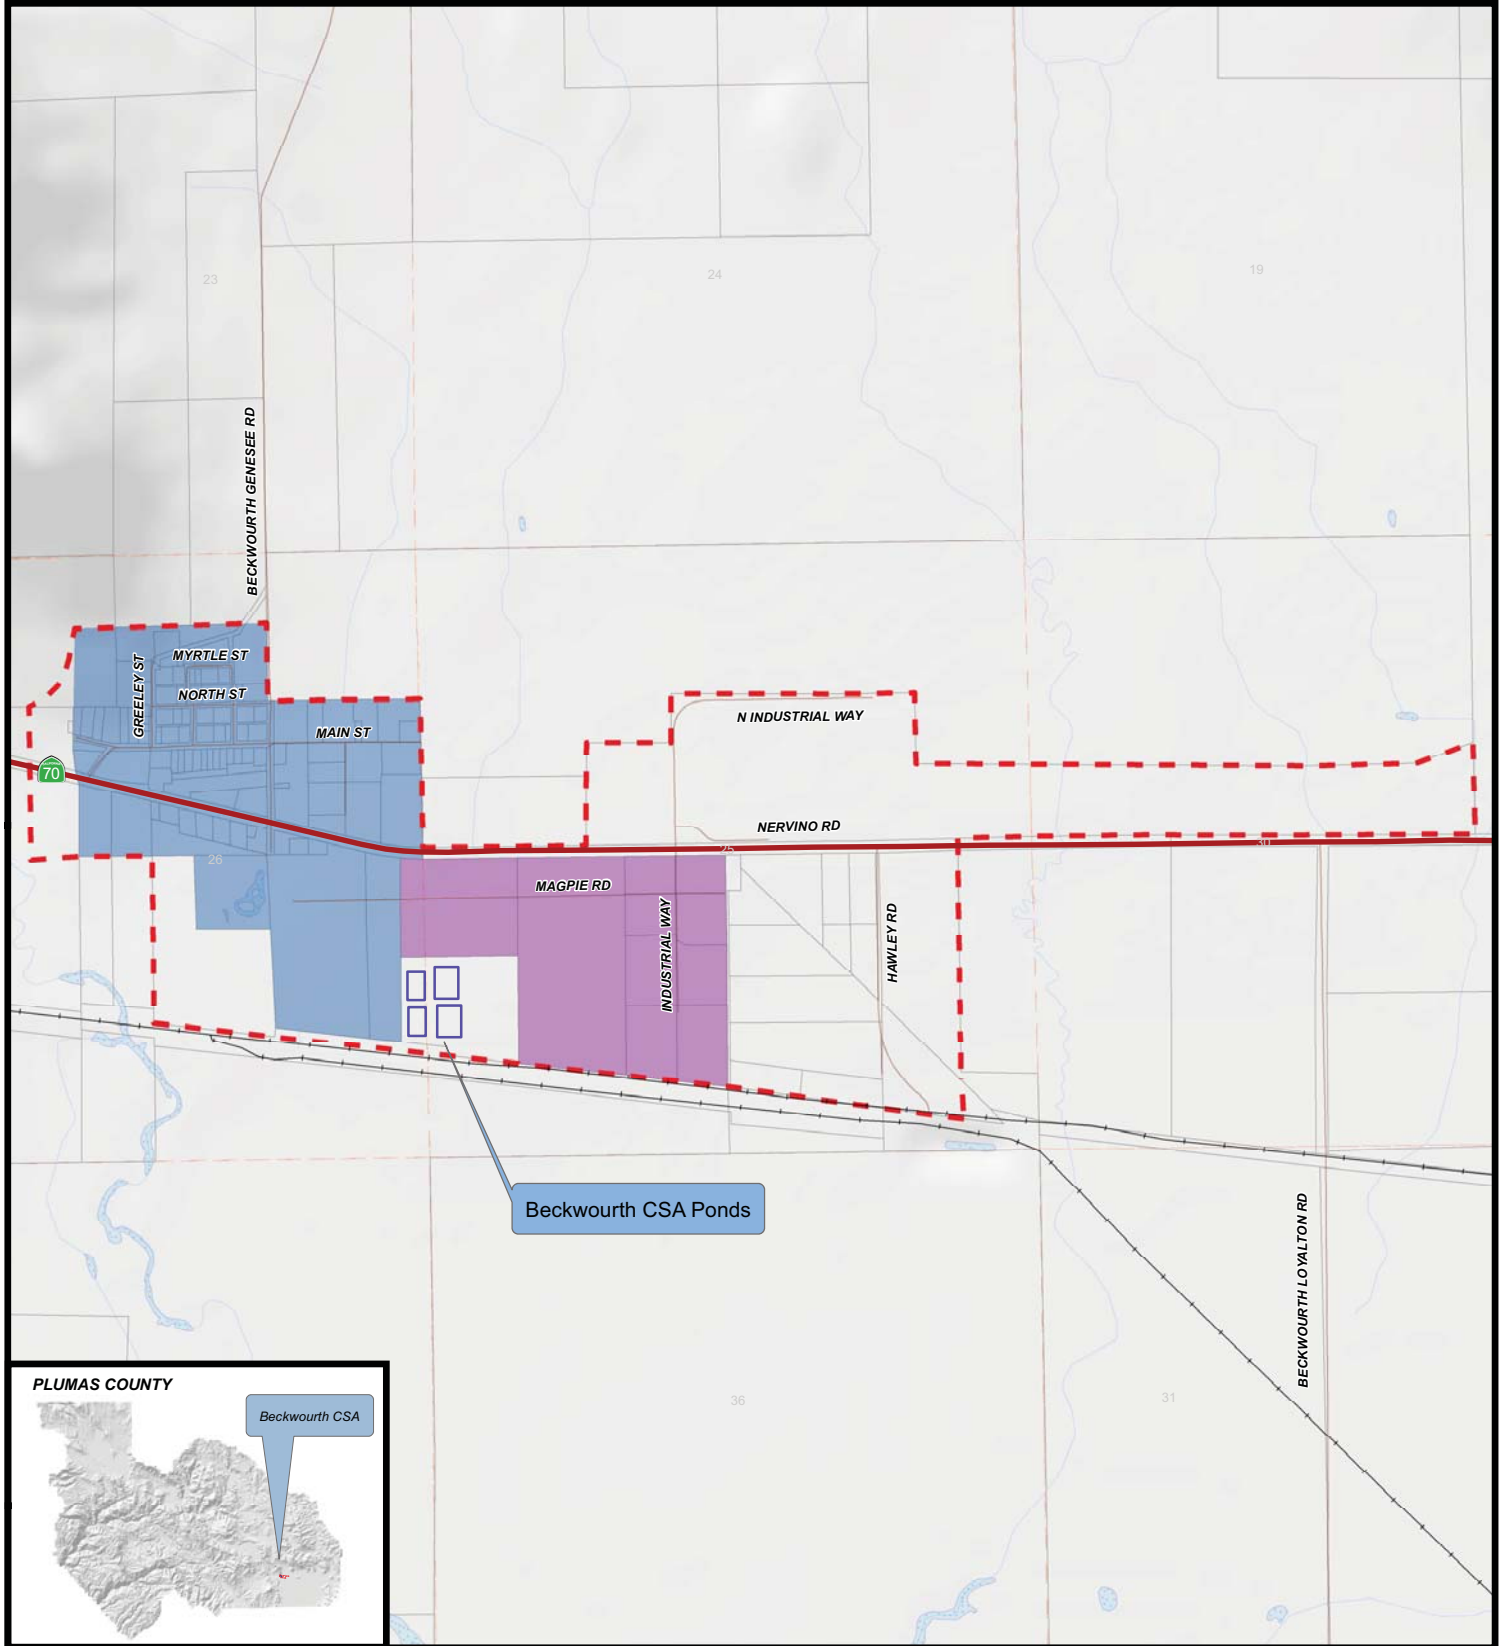

Beckwourth County Service Area

Range 14 East

Range 15 East

Township 23 North

Legend

- CA State Highway
- Roads
- Stream / River
- Waterbodies
- Parcels
- Railroad Tracks
- Sectional Grid (MDB&M)
- 0 330 660 1,320 Feet
- Beckwourth CSA
- Area Served Outside of Beckwourth CSA District Boundary
- Beckwourth CSA Proposed Sphere of Influence
- N
W E
S

Beckwourth CSA
 Resolution: 178
 Adopted: 12/29/1967

Beckwourth CSA (SOI)
 Resolution: 82-08
 Adopted: 7/12/1982

Source: Plumas LAFCo Map Created 12/28/2015