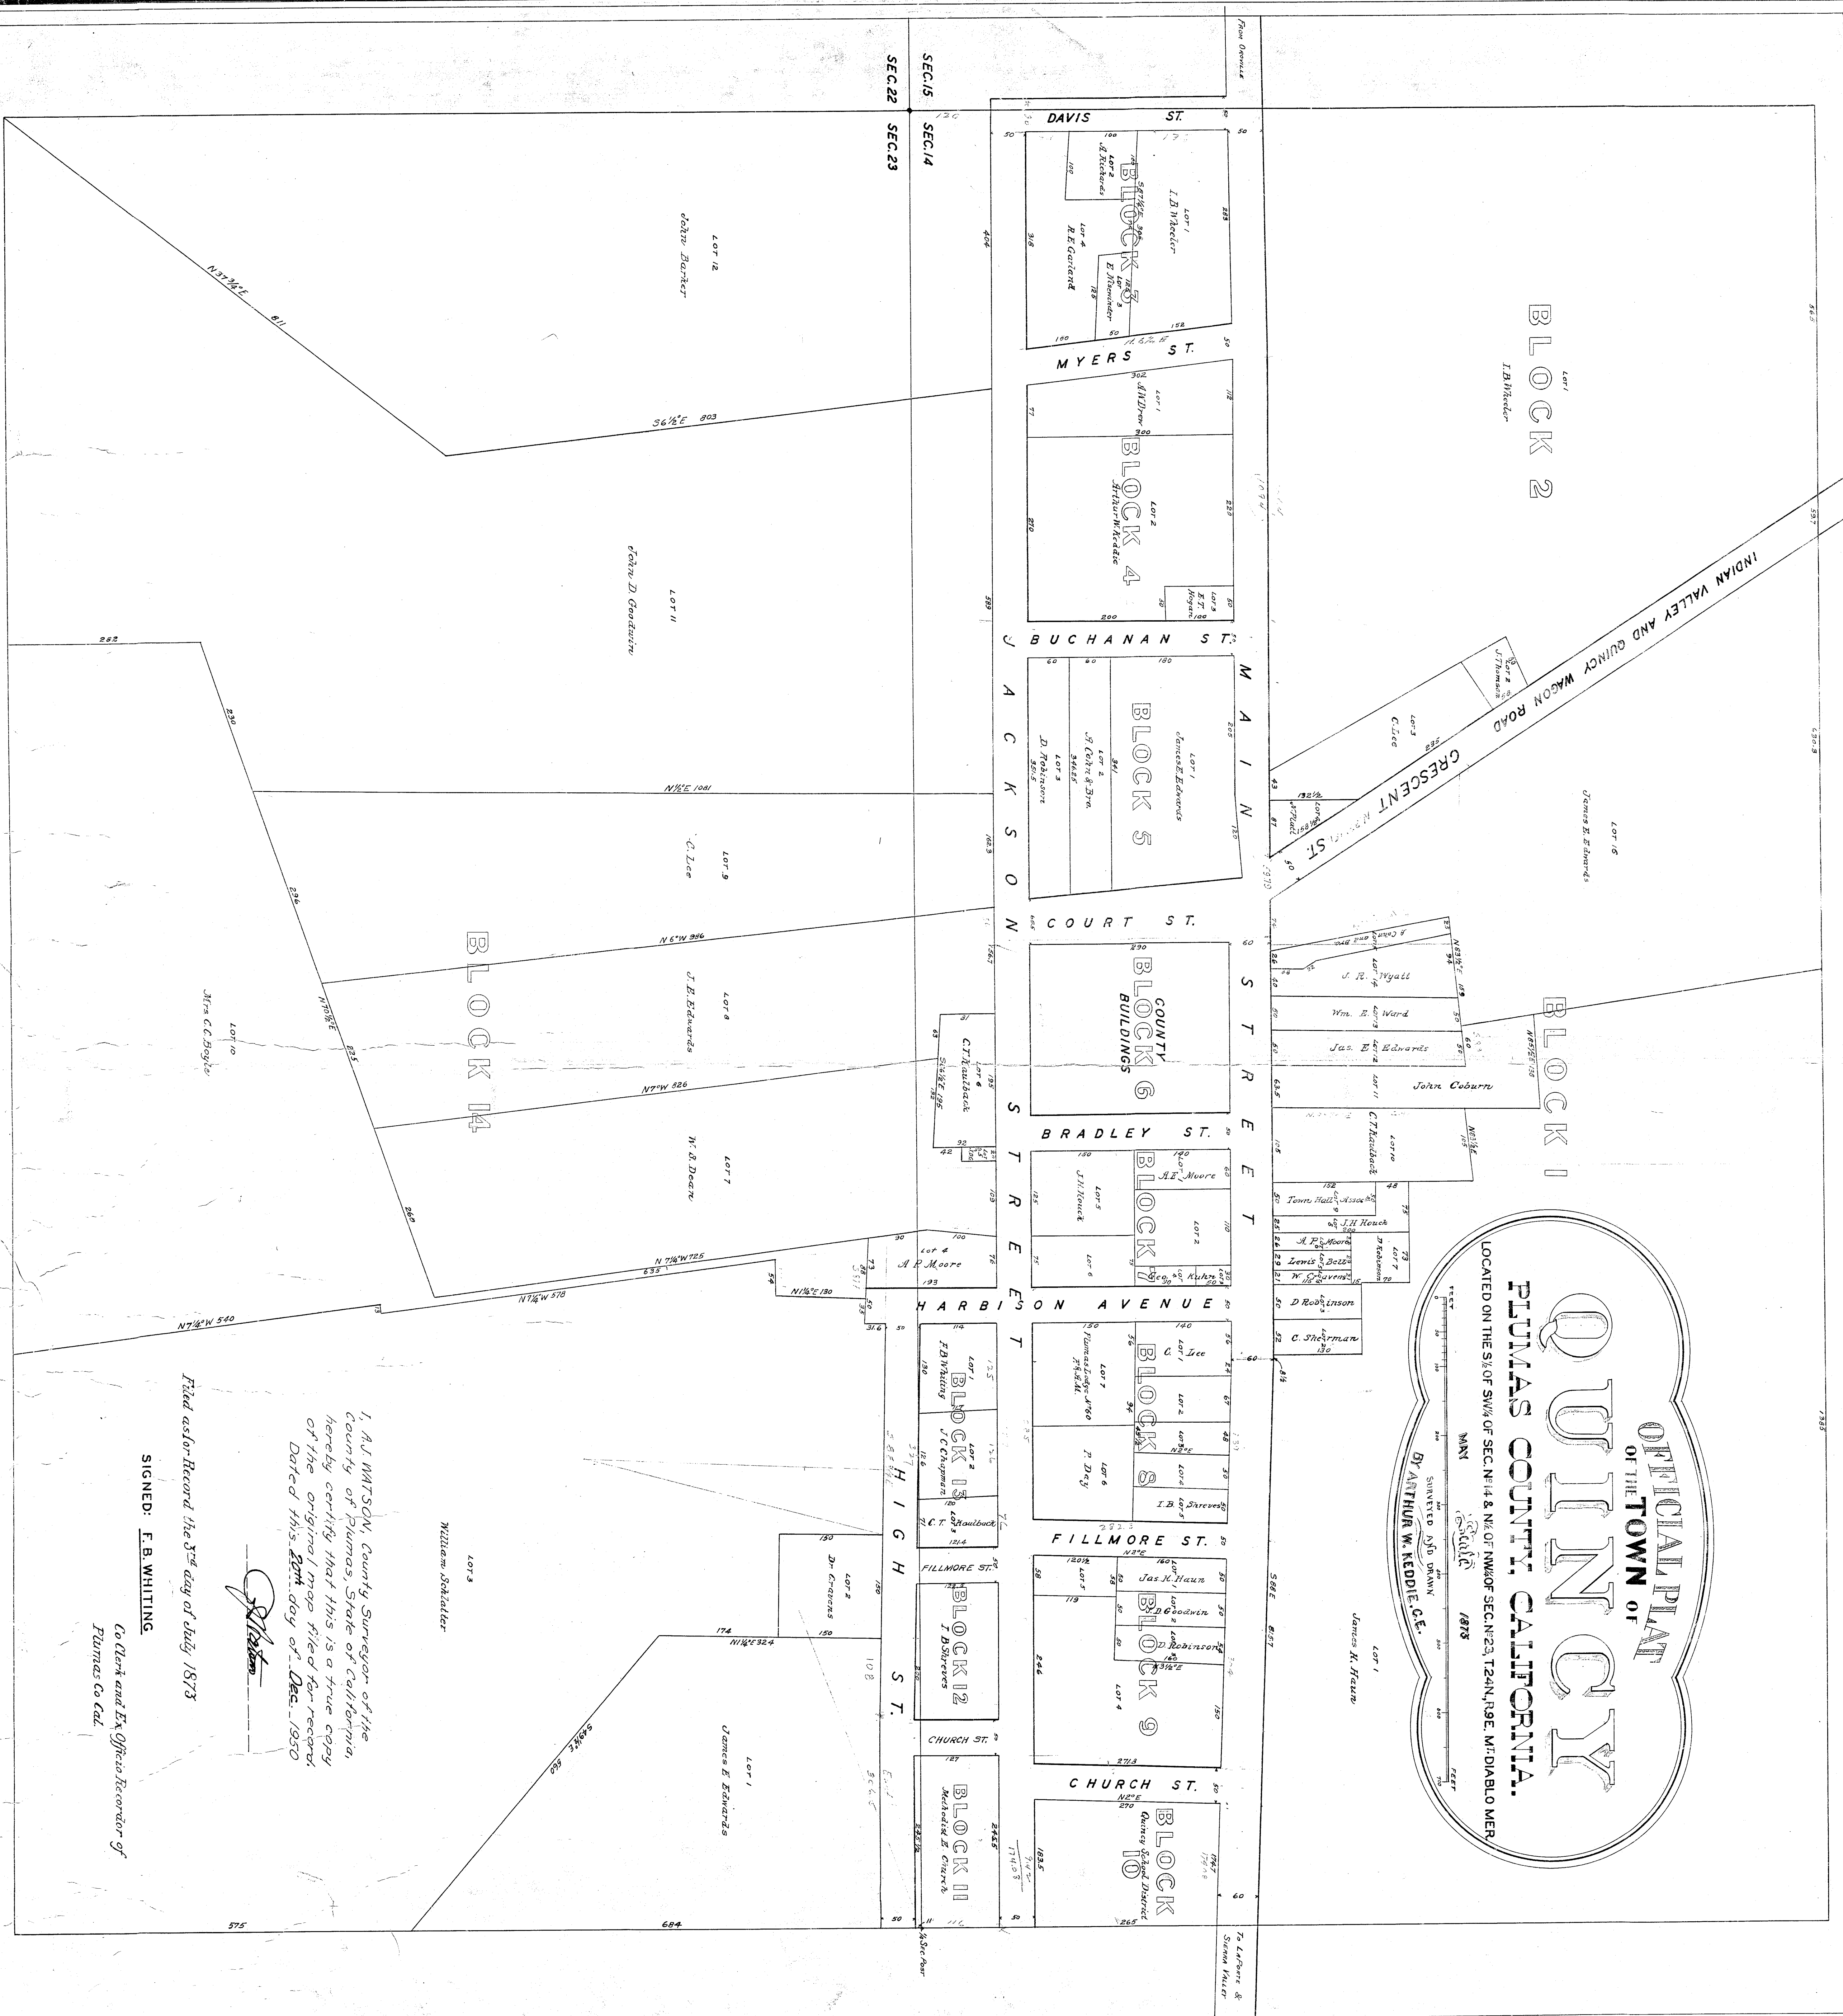

OFFICIAL PLAN
 OF THE TOWN OF
QUINCY
 PLUMAS COUNTY, CALIFORNIA.

LOCATED ON THE S 1/2 OF SW 1/4 OF SEC. 14 & NW 1/4 OF SEC. 23 T24N, R9E, M7DIABLO MERR
 SAN JOAQUIN COUNTY, CALIF.

SURVEYED AND DRAWN
 BY ARTHUR W. KEDDIE, C.E.
 1873

I, A. J. WATSON, County Surveyor of the
 County of Plumas, State of California,
 hereby certify that this is a true copy
 of the original map filed for record,
 Dated this 21st day of Dec., 1950.

A. J. Watson