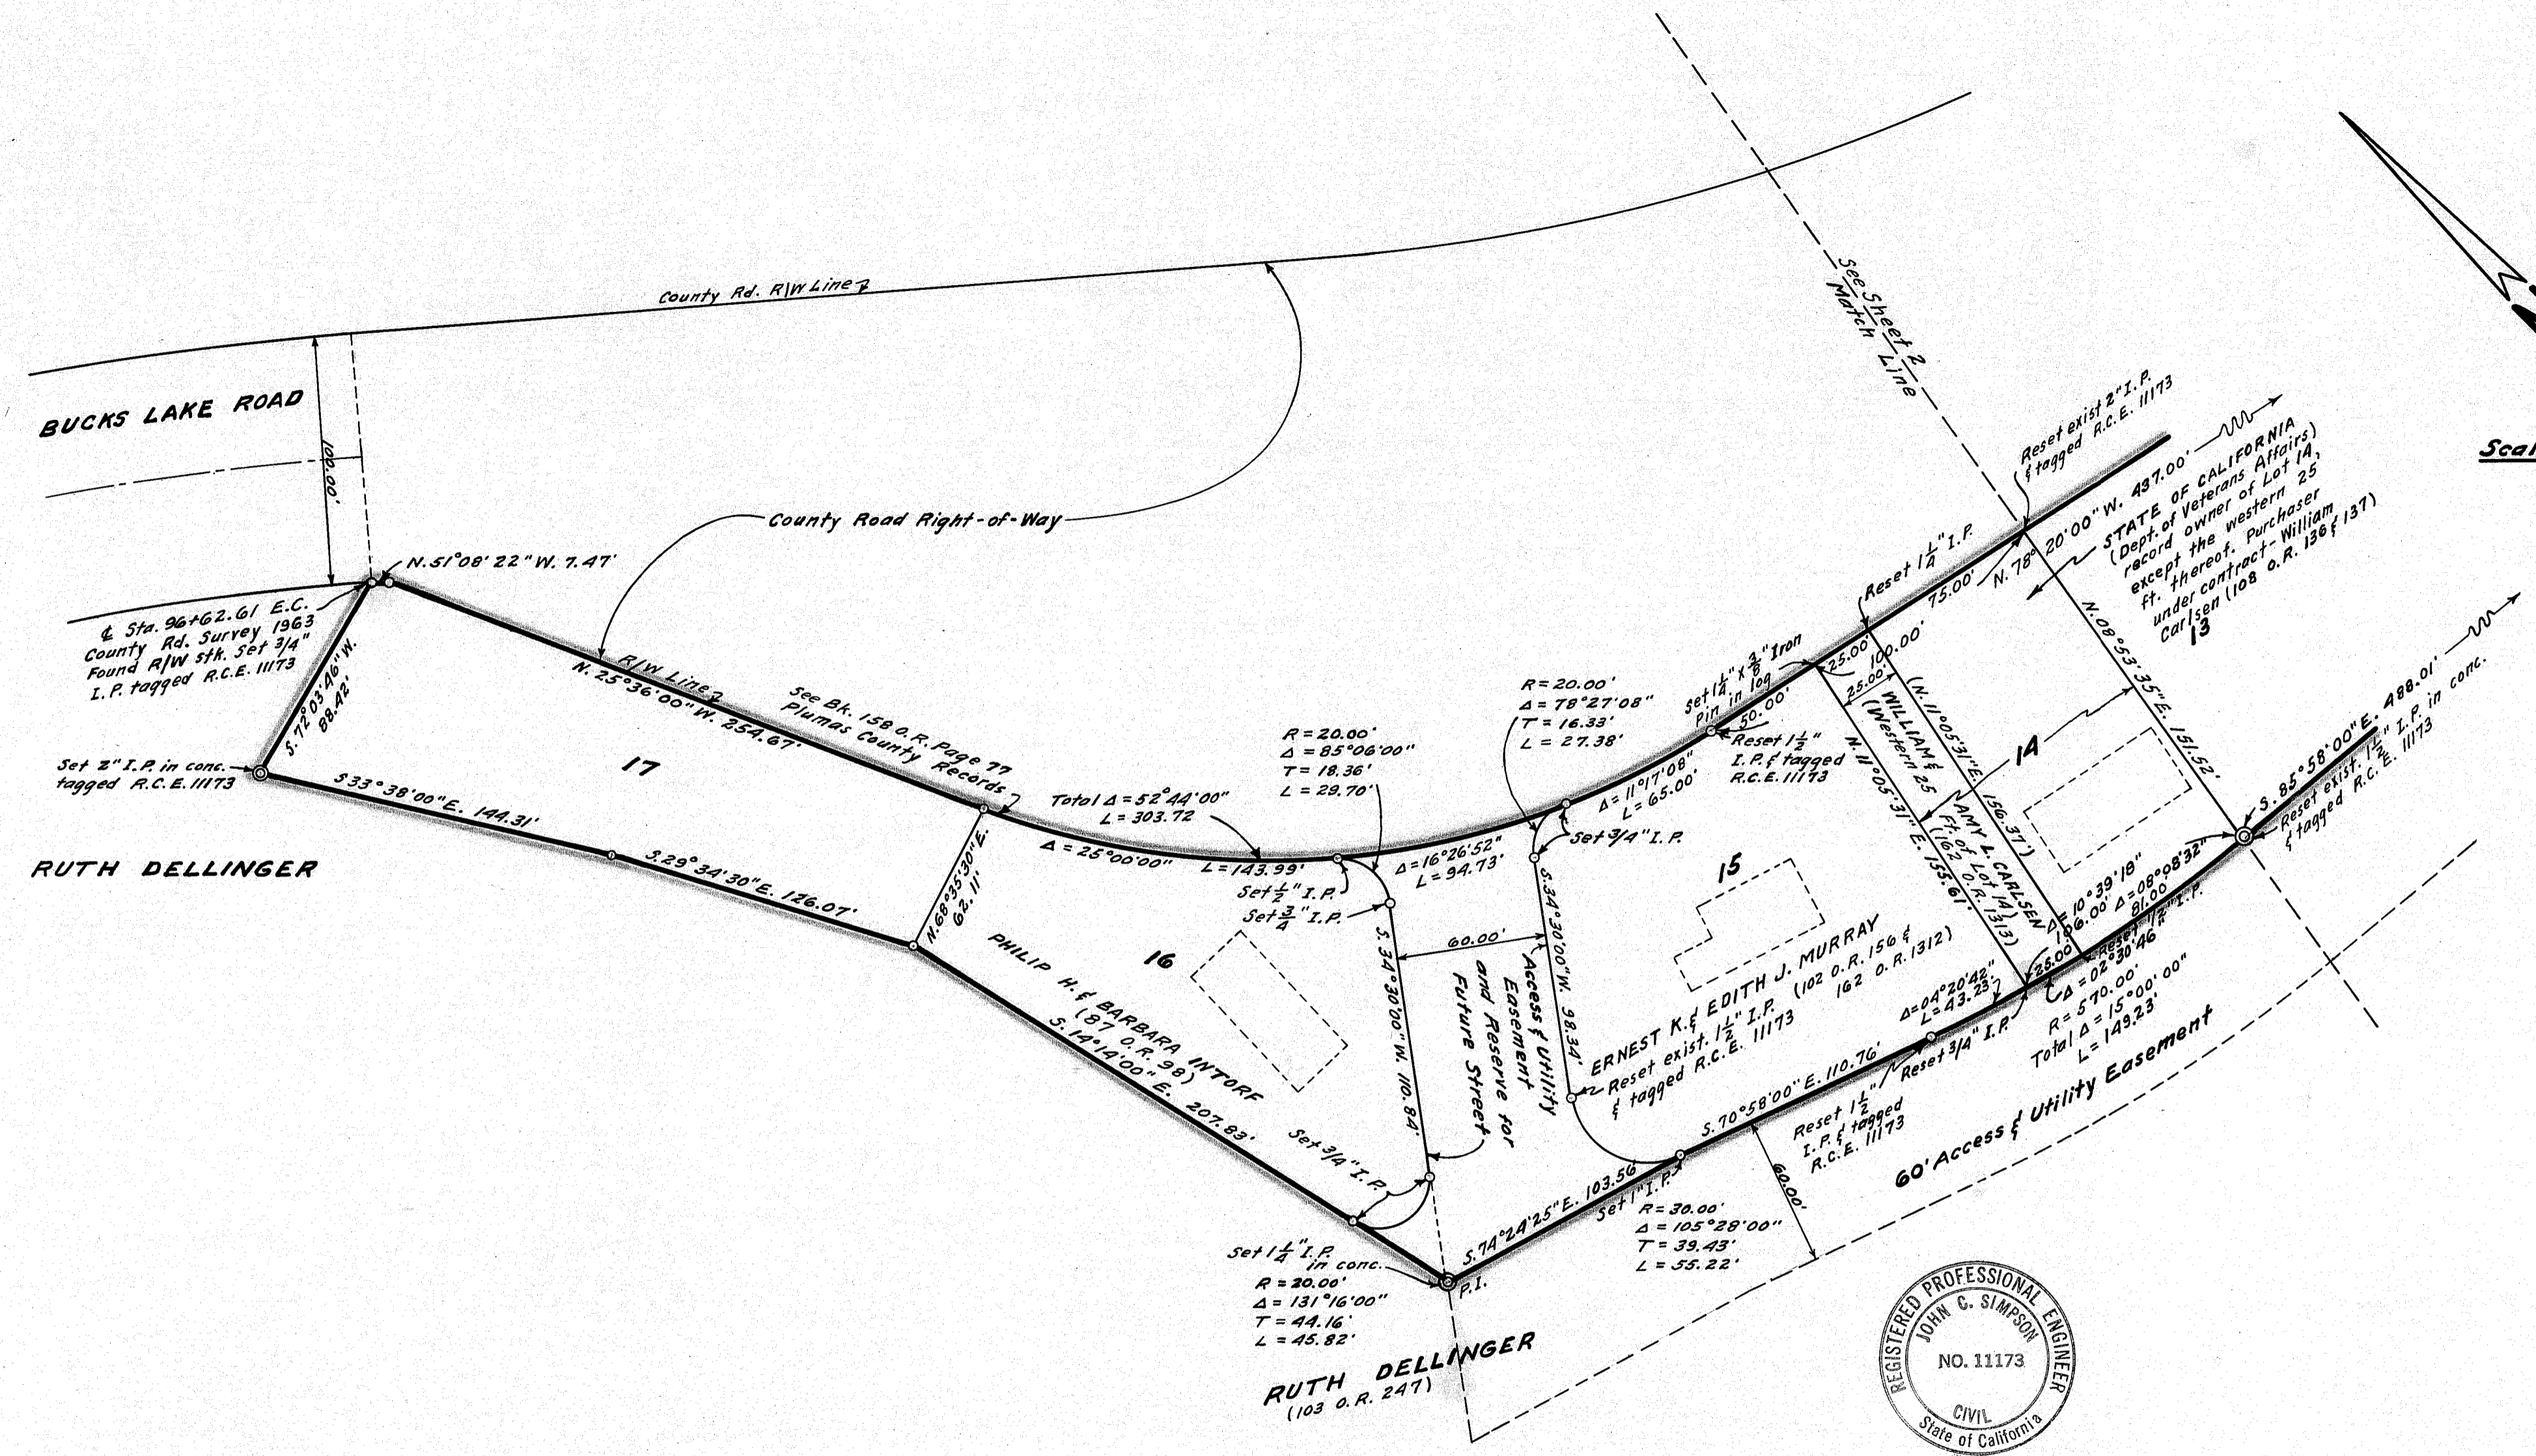

Scale 1" = 50'

VALLEY VISTA TRACT