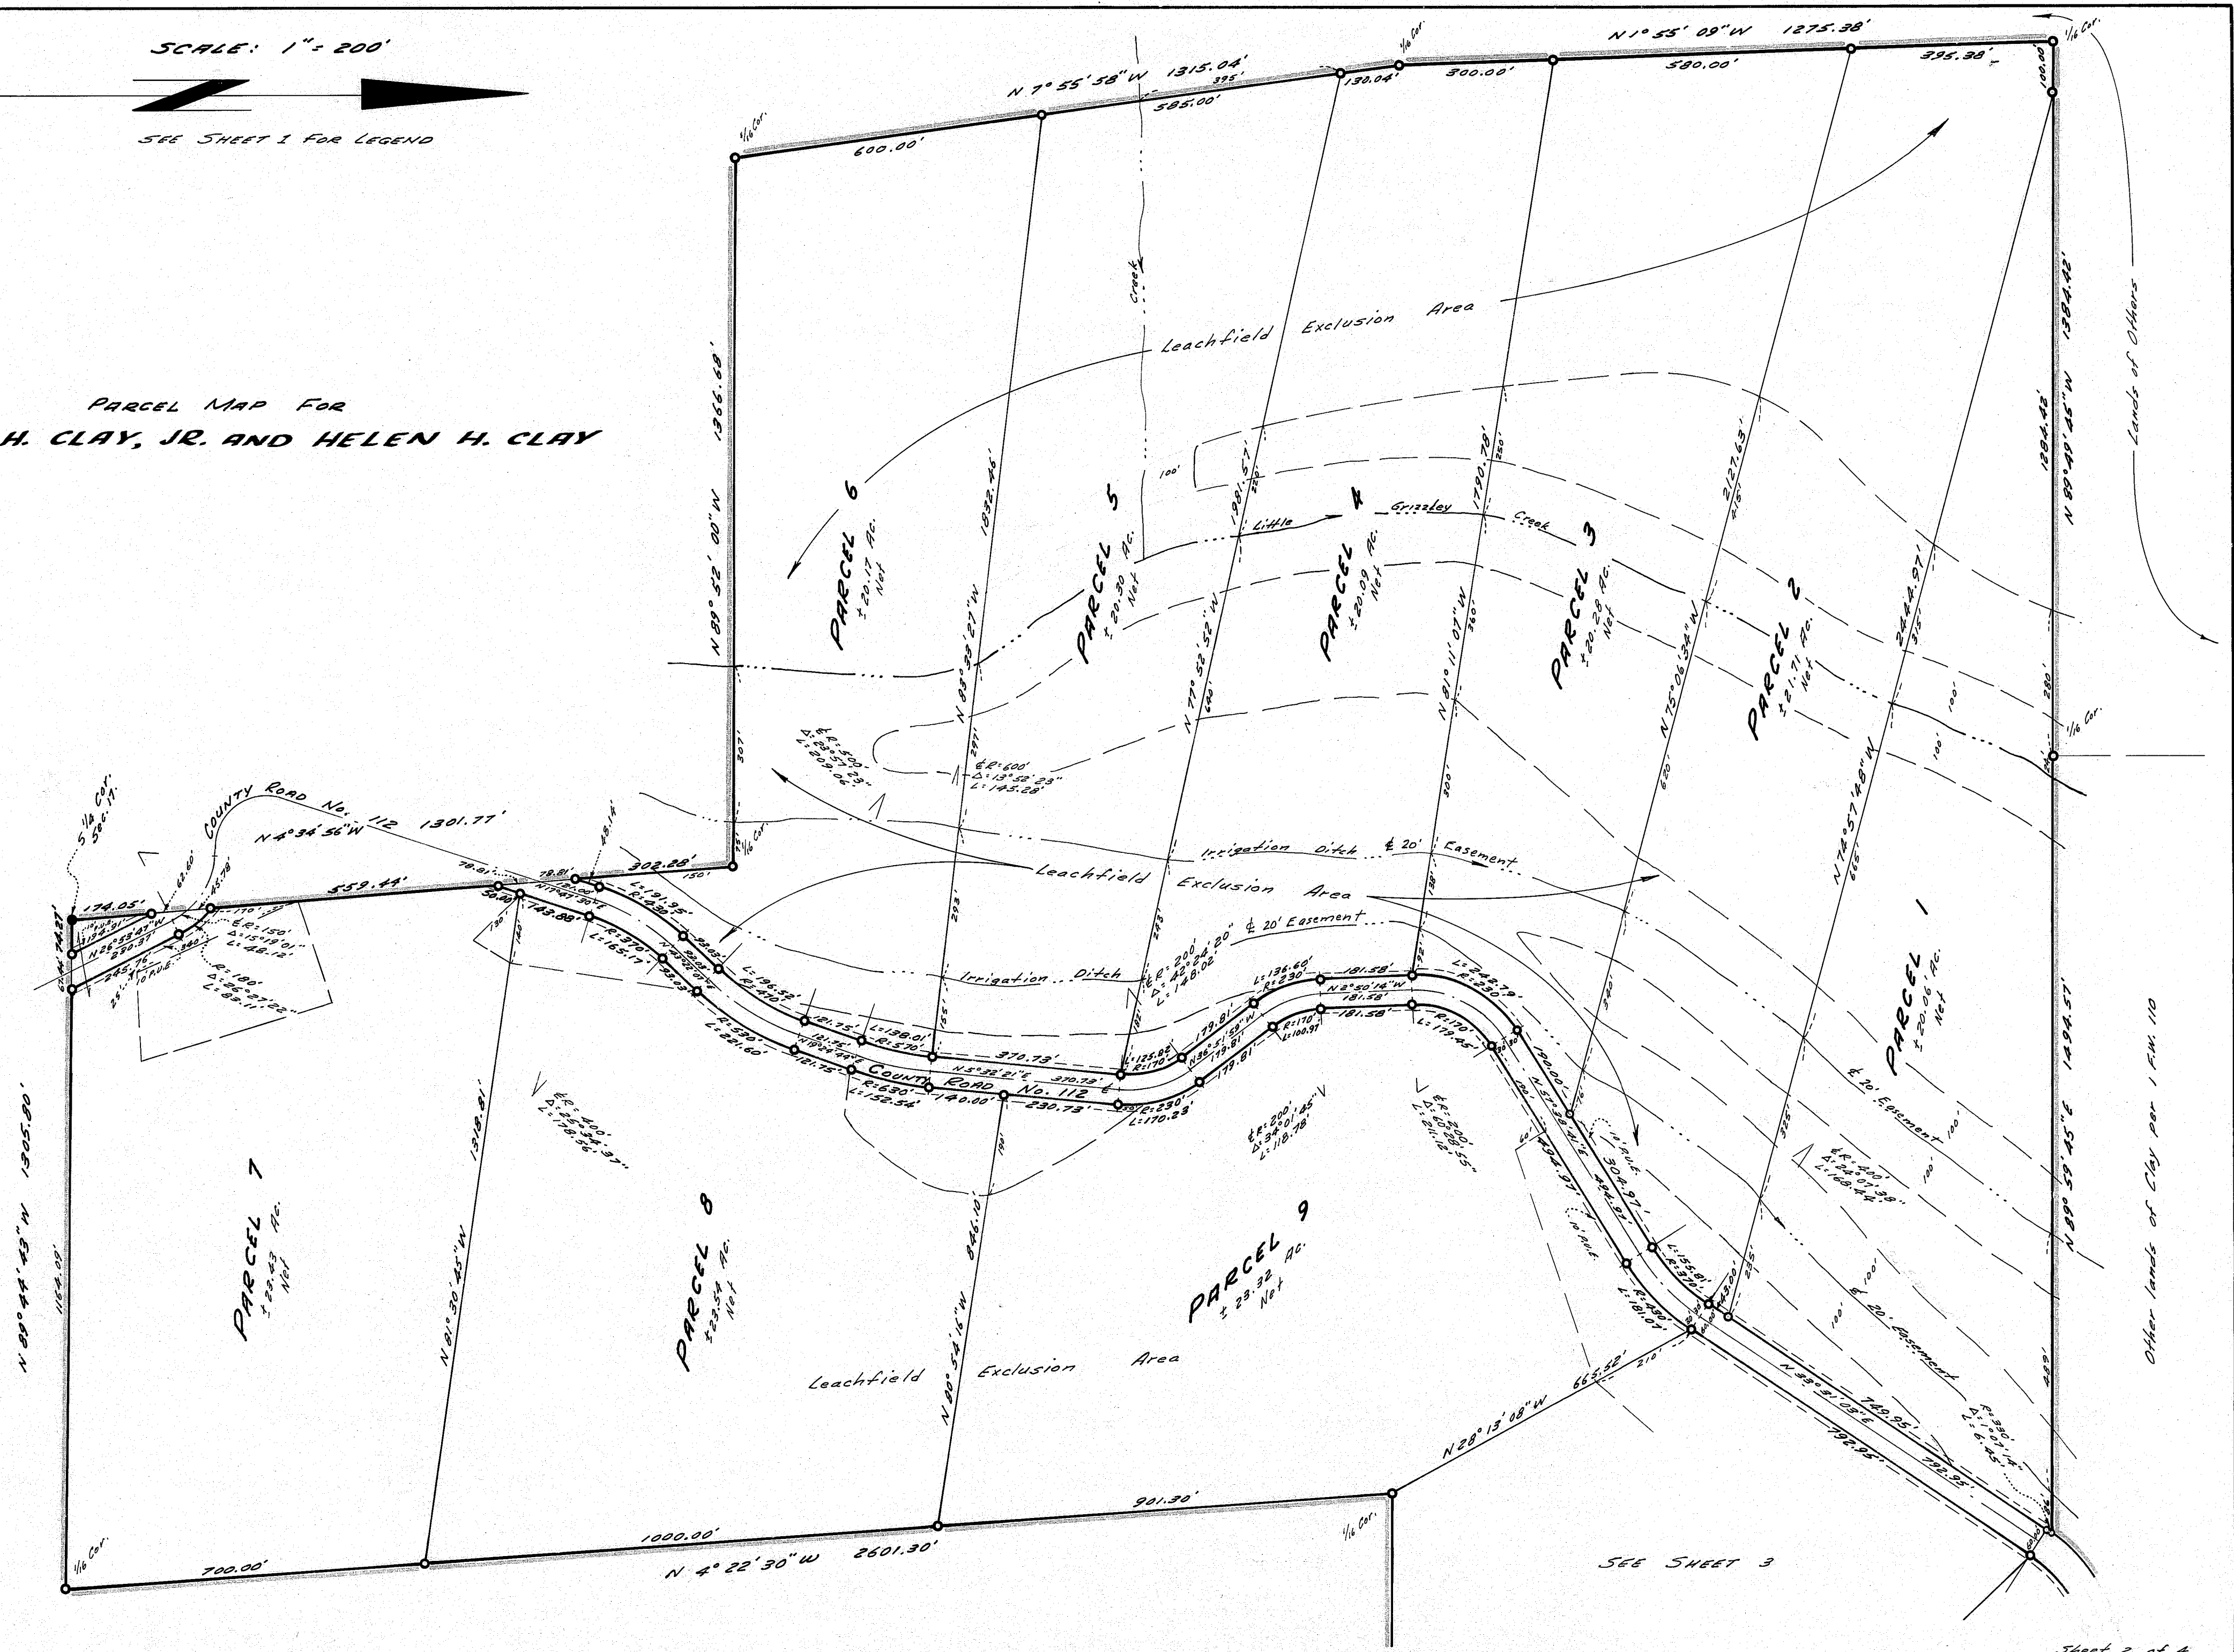

SCALE: 1" = 200'

SEE SHEET 1 FOR LEGEND

PARCEL MAP FOR CHARLES H. CLAY, JR. AND HELEN H. CLAY

SEE SHEET 3

Other lands of Clay per 1 FM 110