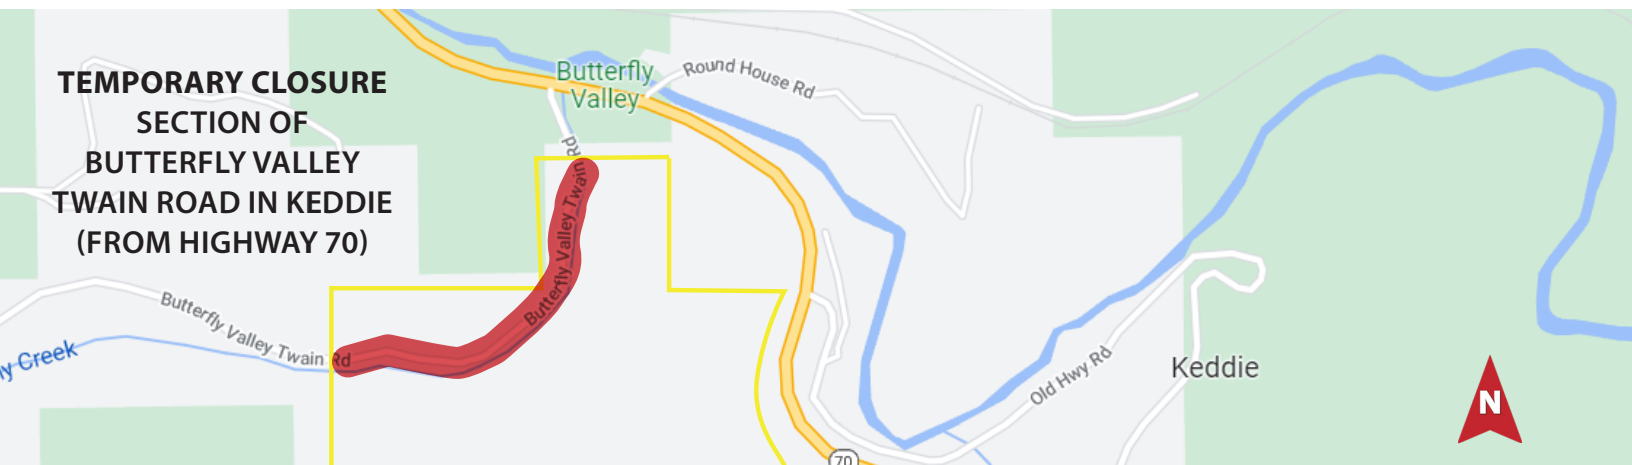

BUTTERFLY VALLEY - HIGHWAY 70

TEMPORARY ROAD CLOSURE SCHEDULE

APPLICABLE MONDAY - SATURDAY

WHILE TREE REMOVAL OPERATIONS ARE IN PROGRESS

CLOSED

8:00 AM - 12:00 PM

1:00 PM - 5:00 PM*

OPEN

12:00 PM - 1:00 PM

5:00 PM - 8:00 AM

*** THURSDAY 12:00 PM - 5:00 PM**

MINIMAL CLOSURE WITH STREETS KEPT CLEAR FOR NORMAL RESIDENTIAL GARBAGE PICKUP ROUTE

CODE 3 EMERGENCY

IN THE EVENT OF AN EMERGENCY, EQUIPMENT & DEBRIS TO BE REMOVED IMMEDIATELY TO ALLOW FOR PASSAGE OF EMS, POLICE AND/OR FIRE