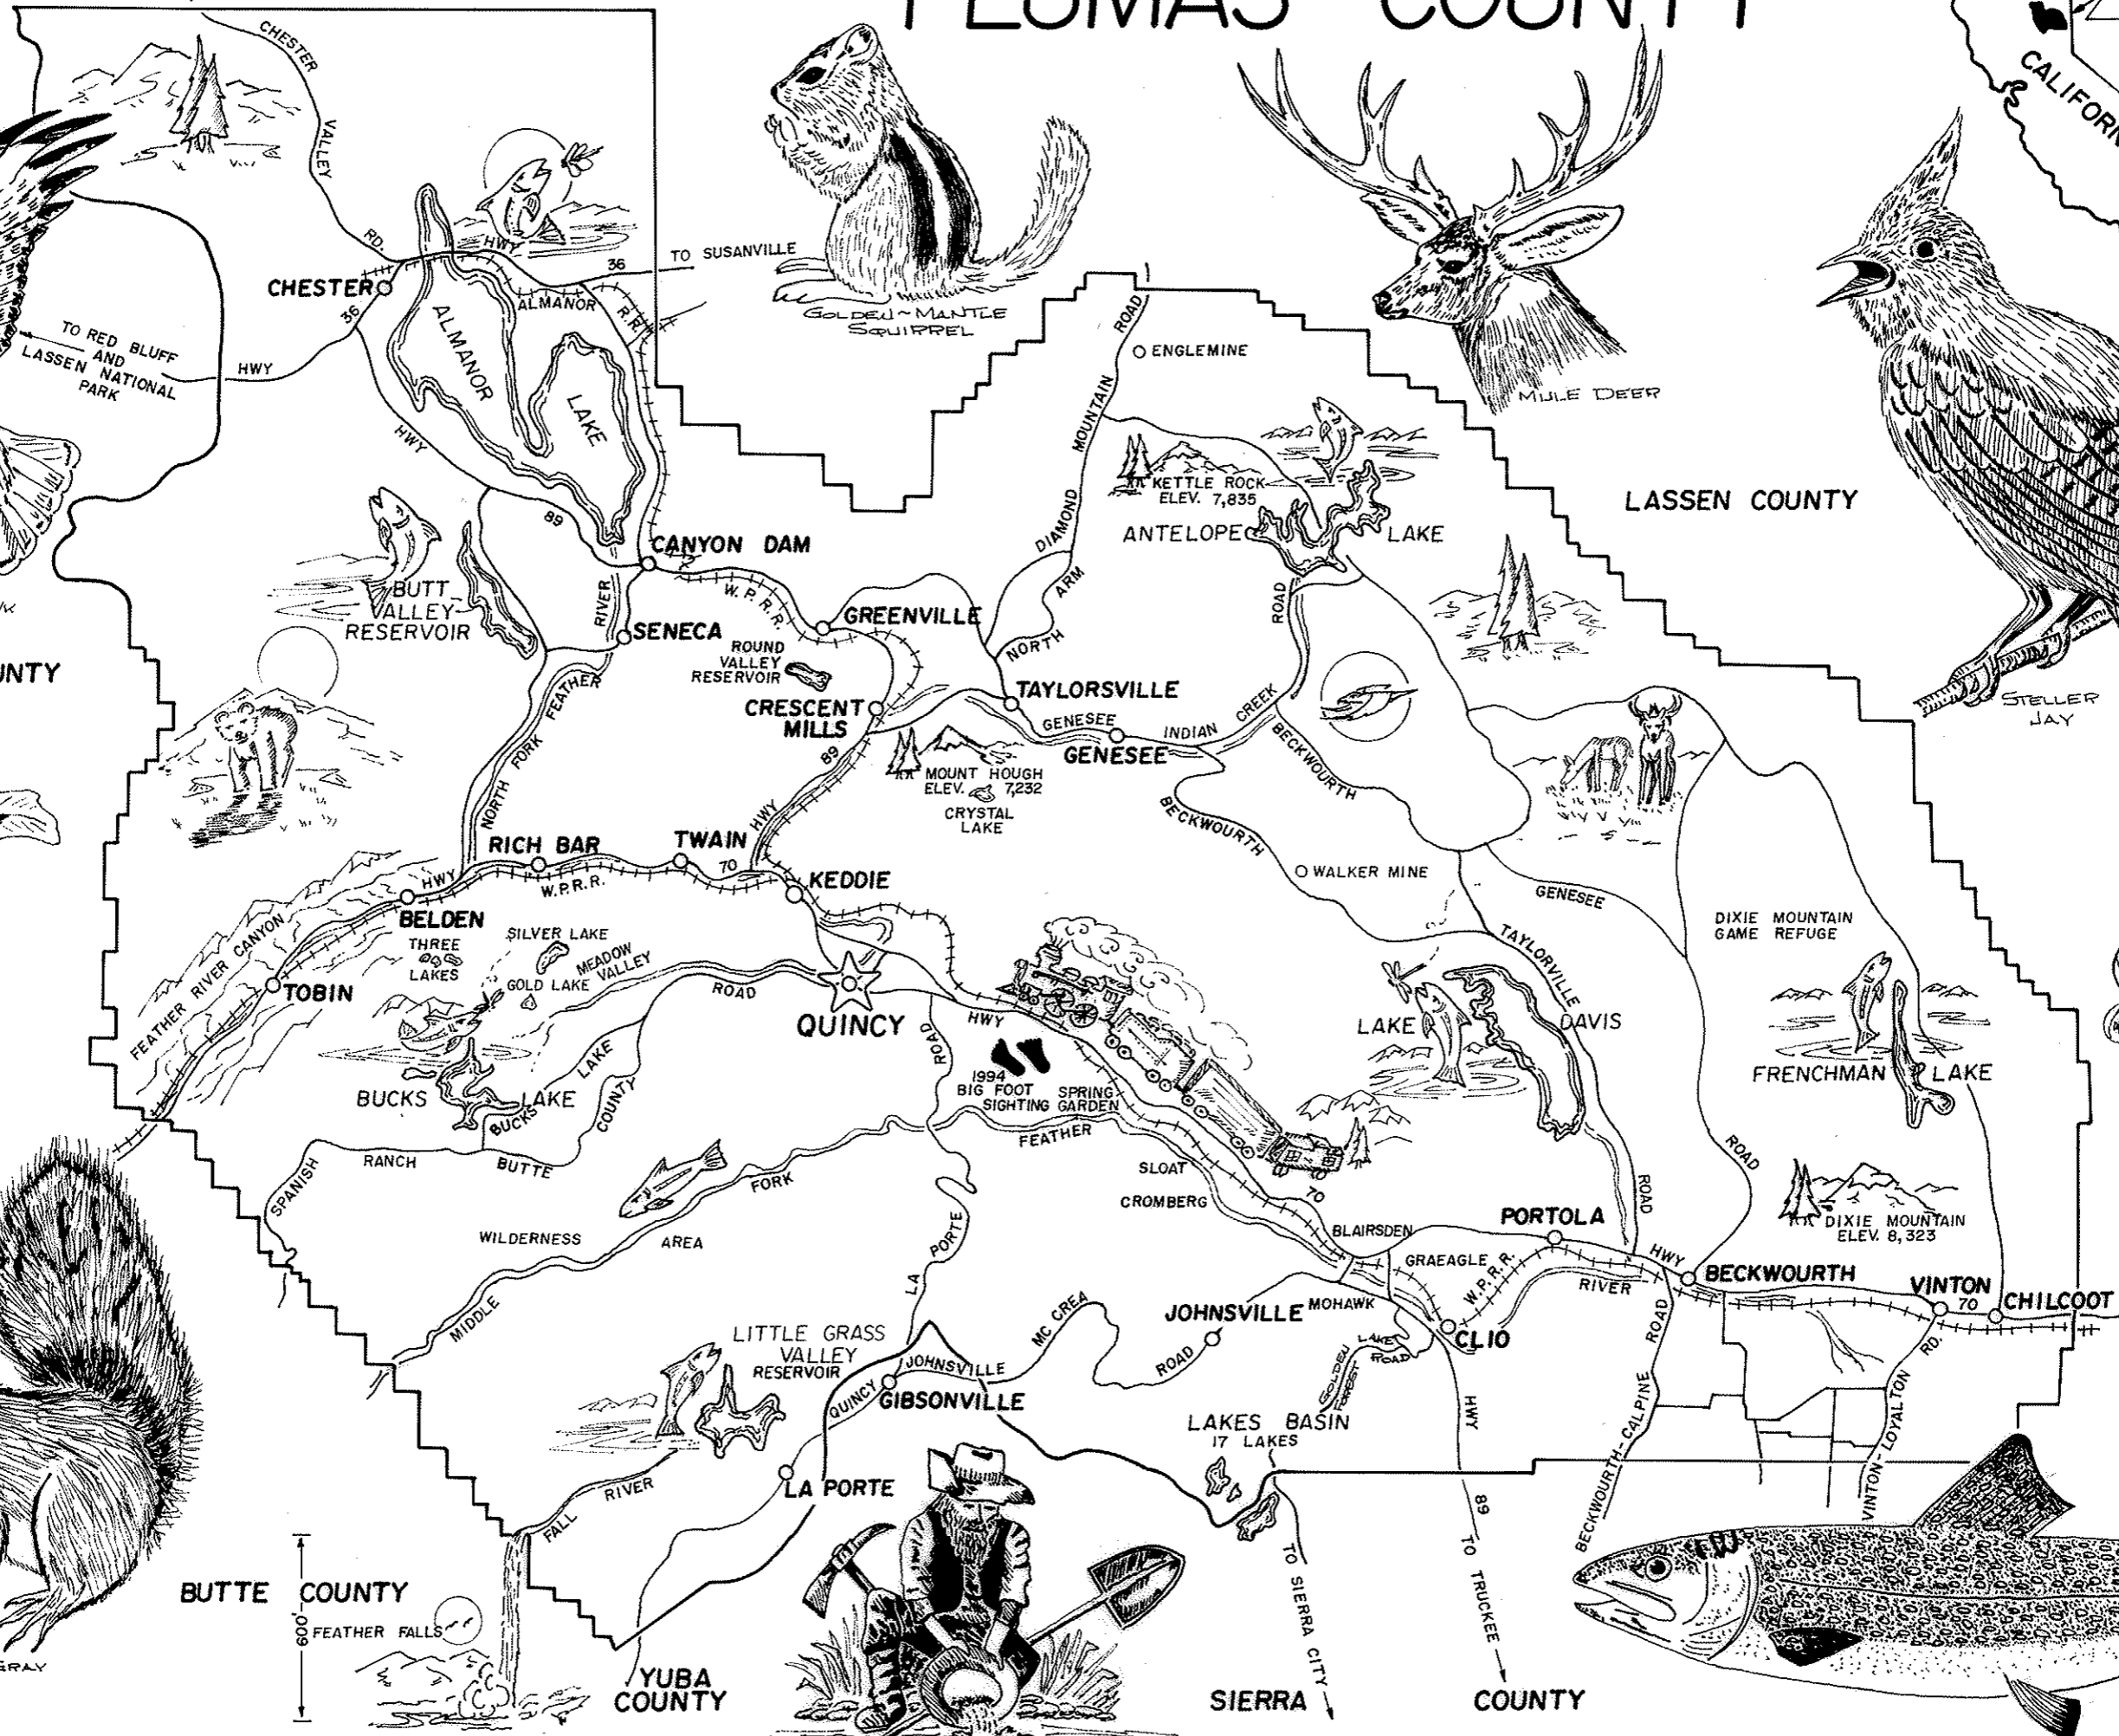

# PLUMAS COUNTY

SHASTA COUNTY

PLUMAS COUNTY

WEST NORTH EAST

GREG WITHERS  
1994

RED-TAIL HAWK

GOLDEN-MANTLE SQUIRREL

MULE DEER

STELLER JAY

SIERRA IRIS

SMALL TIGER LILY

CALIFORNIA GRAY SQUIRREL

BUTTE COUNTY

YUBA COUNTY

SIERRA COUNTY

COUNTY

800'

FEATHER FALLS

TO RED BLUFF AND LASSEN NATIONAL PARK

TO SUSANVILLE

TO SUSANVILLE

TO RENO

89 TO TRUCKEE

TO SIERRA CITY